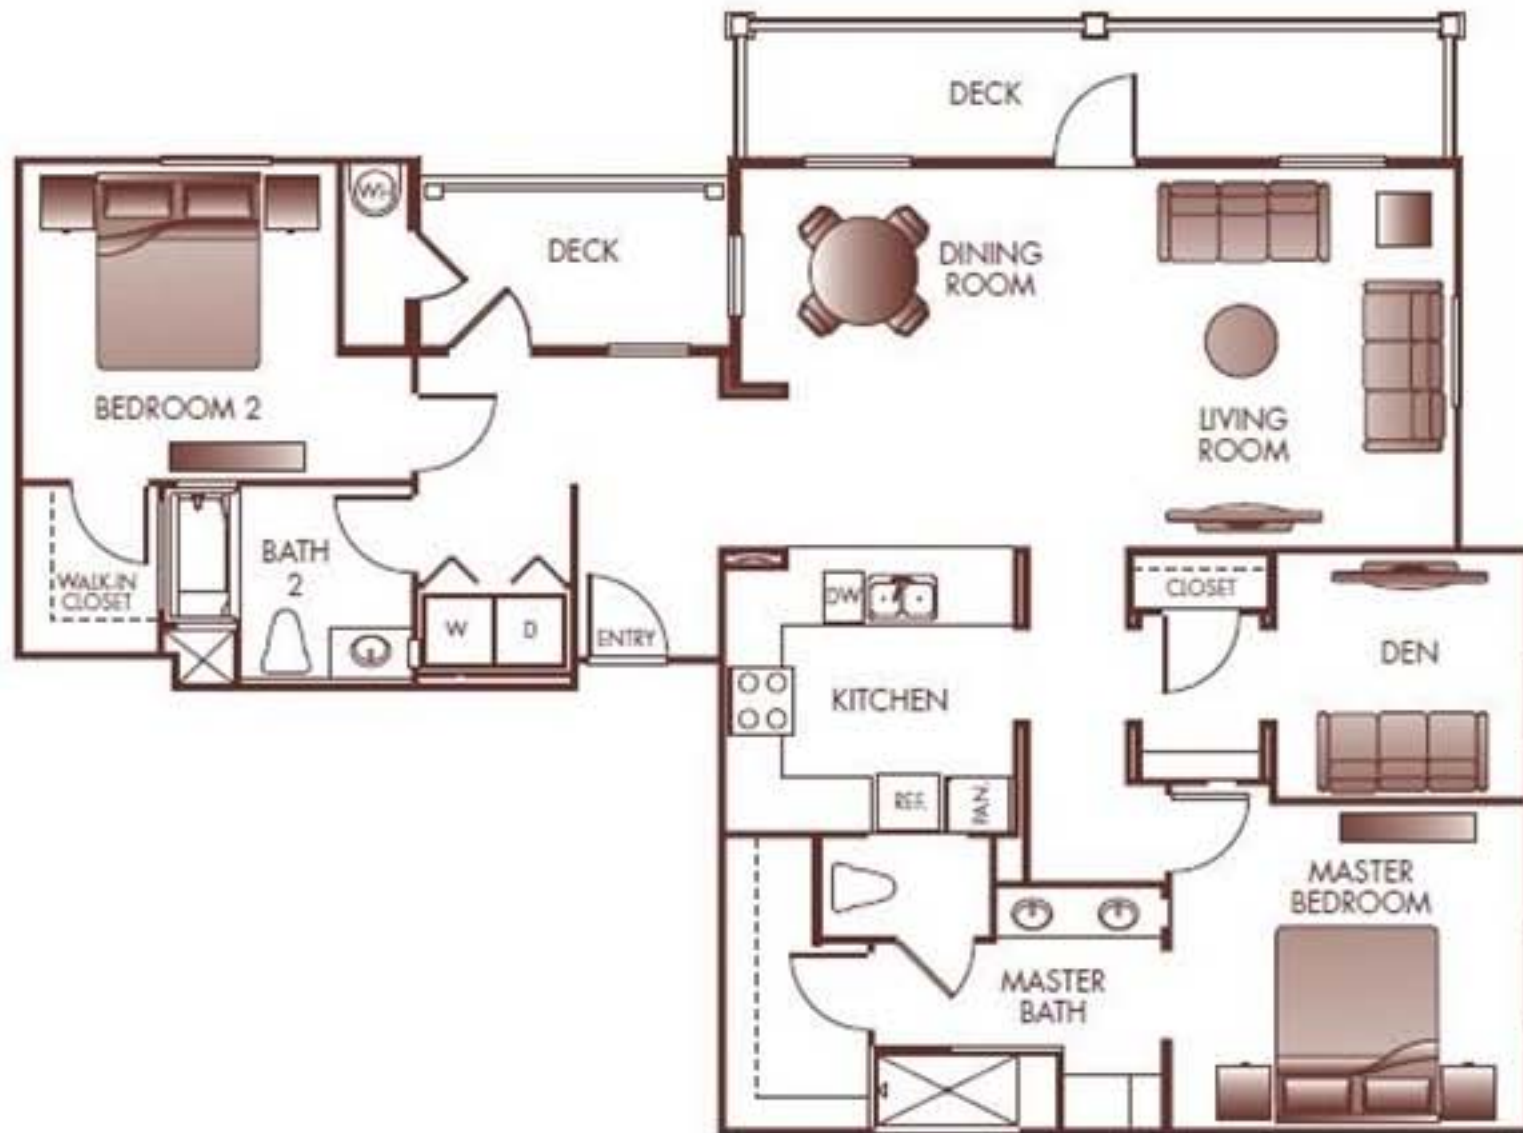

## Details:

**Sq. Ft.: 1449-1468**

Note: Square footage was estimated and should not be construed to indicate certainty.

**Beds: 2 Baths: 2**

**Deposit: \$500**

*Apartment rents, features and availability are from sources believed to be accurate, but not guaranteed in all cases. The Final terms contained in the lease documents will prevail.*

## Apartment Amenities

- Gourmet Inspired Kitchens
- GE Stainless Steel Appliances
- Washer/Dryer
- Granite Countertops
- European-style Cabinetry throughout
- Wood-Inspired Flooring
- Walk in Closet\*
- Clear Surround Walk in Separate Shower
- Garage Included