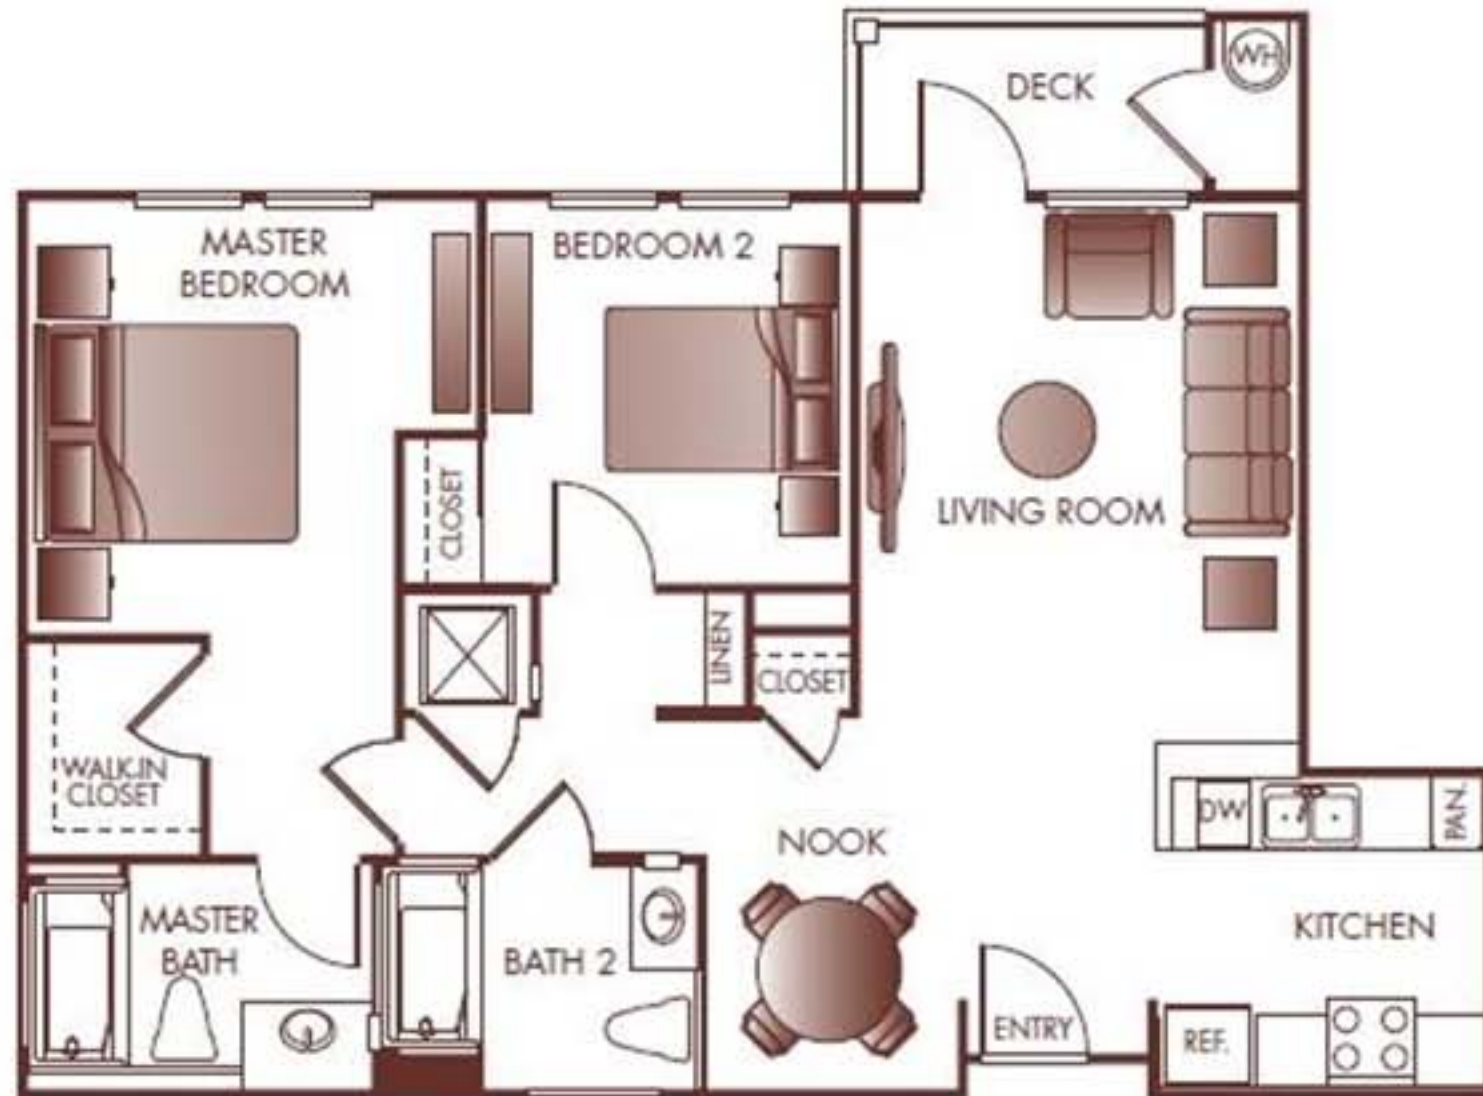

THE GEORGIAN

17100 Cambridge Way | Tustin, CA 92782 | Phone: (714) 389-1188 | Fax: (714) 389-1189

Details:

Sq. Ft.: 947

Note: Square footage was estimated and should not be construed to indicate certainty.

Beds: 2 Baths: 2

Deposit: \$500

Apartment Amenities

- Gourmet Inspired Kitchens
- GE Stainless Steel Appliances
- Side by Side Refrigerator
- Washer/Dryer
- Granite Countertops*
- European-style Cabinetry throughout
- Wood-Inspired Flooring
- Dual Pane Windows
- Garage*

Two bedroom, two bathroom home complete with washer & dryer, granite counters, upgraded appliances and garage. Home includes beautiful finishes such as designer paint, wood inspired flooring and plush carpeting.