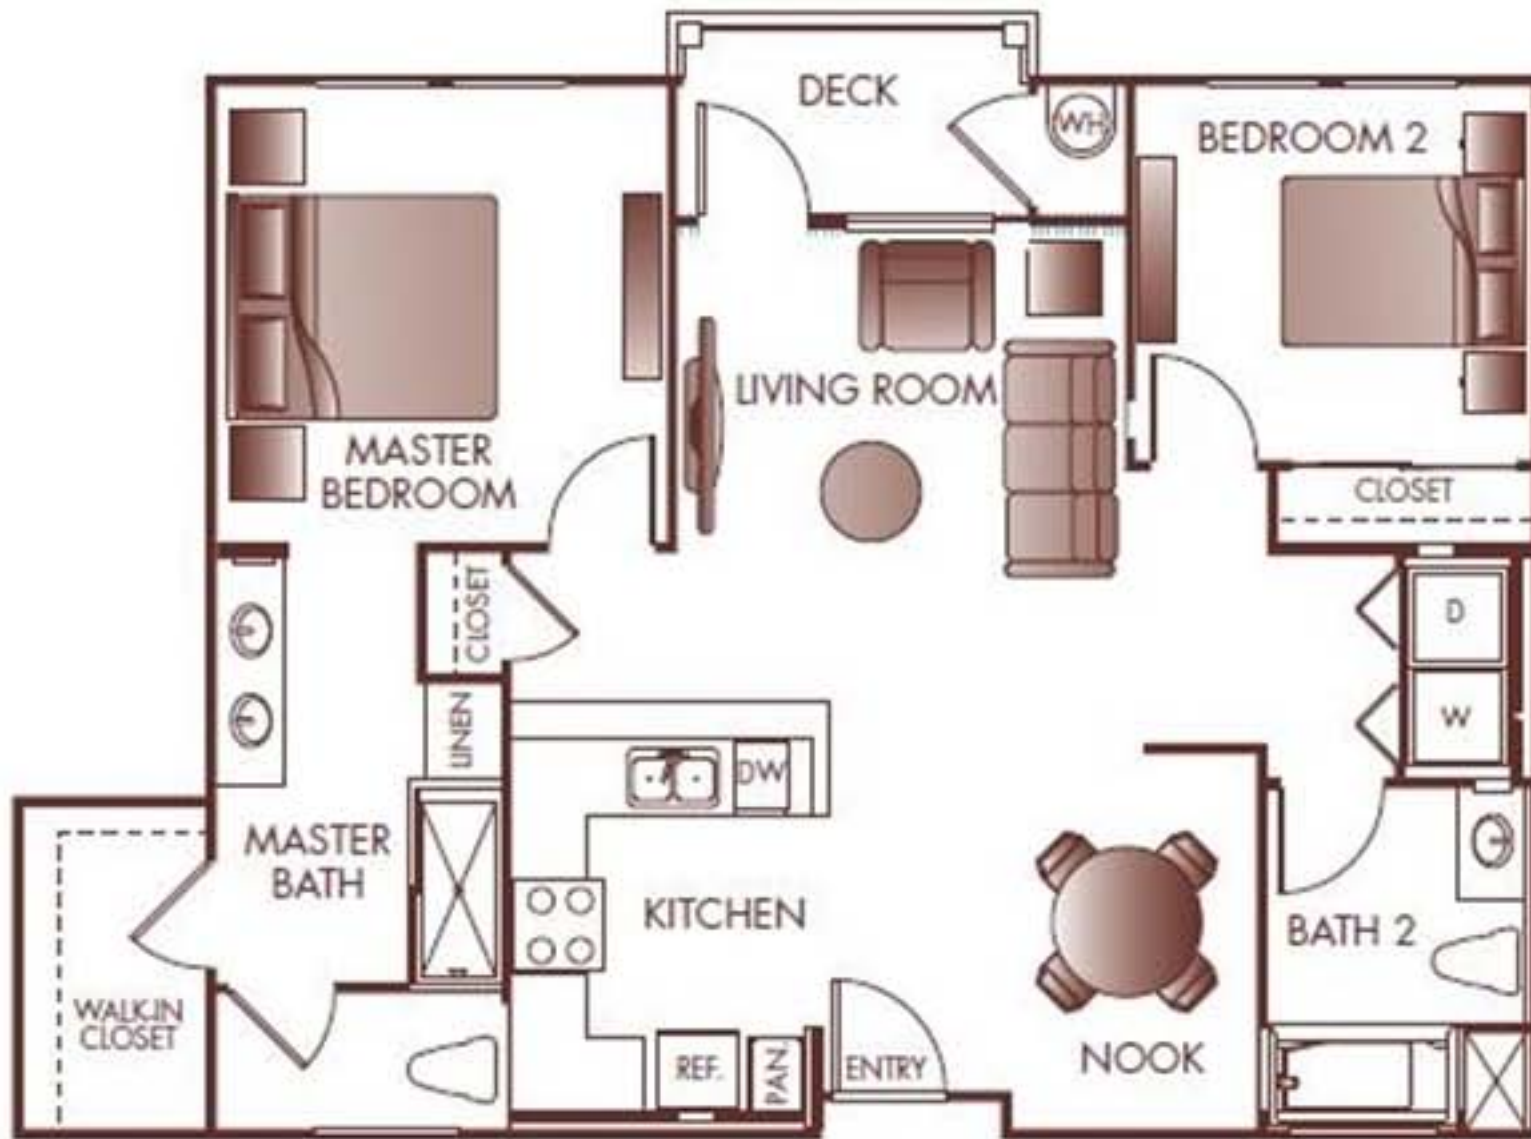

## Details:

**Sq. Ft.: 1016**

Note: Square footage was estimated and should not be construed to indicate certainty.

**Beds: 2 Baths: 2**

**Deposit: \$500**

*Apartment rents, features and availability are from sources believed to be accurate, but not guaranteed in all cases. The Final terms contained in the lease documents will prevail.*

## Apartment Amenities

- Gourmet Inspired Kitchens
- GE Stainless Steel Appliances
- Washer/Dryer
- Granite Countertops\*
- European-style Cabinetry throughout
- Wood-Inspired Flooring
- Walk in Closet\*
- Dual Pane Windows
- Clear Surround Walk-in Separate Shower
- Garage

## Pet Policy

- 2 Cats or dogs allowed
- \$500 deposit
- \$40 monthly pet rent
- No weight limit

Large two bedroom, two bathroom home complete with washer & dryer, granite counters, upgraded appliances and garage. Home includes beautiful finishes such as designer paint, wood inspired flooring, granite shower with glass surround in master suite, and plush carpeting.